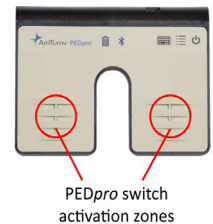

PEDpro switch activation zones

Paperless

No more paper flying away or heavy books to carry. Go green!